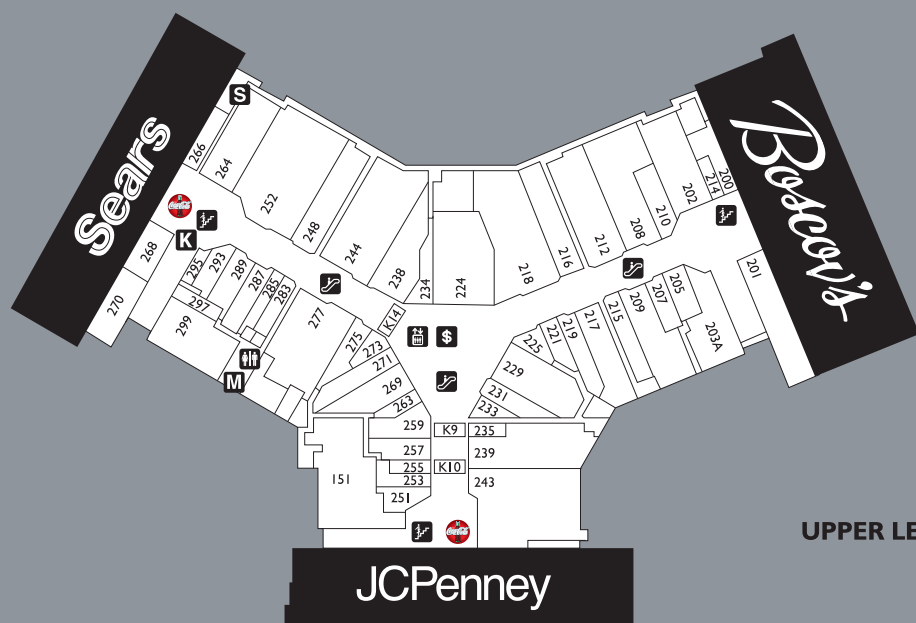

DIRECTIONS:

GRANITE RUN MALL

Located at the intersection of Route 1 and Route 352 in Media, Pennsylvania, Granite Run Mall is 20 miles from Philadelphia, and easily reached by I-476, I-95 and Route 202.

DIRECTORY OF STORES

HOURS:
 Monday - Saturday 10am-9:30pm | Sunday 11am-6pm
 Please contact individual stores as hours may vary.
shopgraniterunmall.com

UPPER LEVEL

LOWER LEVEL

Legend

- \$ ATM
- Escalator
- Security Office
- ★ Cinema
- Guest Services
- Stairs
- ☑️ Coca-Cola Vending Machines
- K Kiddie Kruzzers
- Wheelchairs
- 🛗 Elevator
- M Mall Office
- 203A ERC
- ♿ Restrooms (Handicapped Accessible)