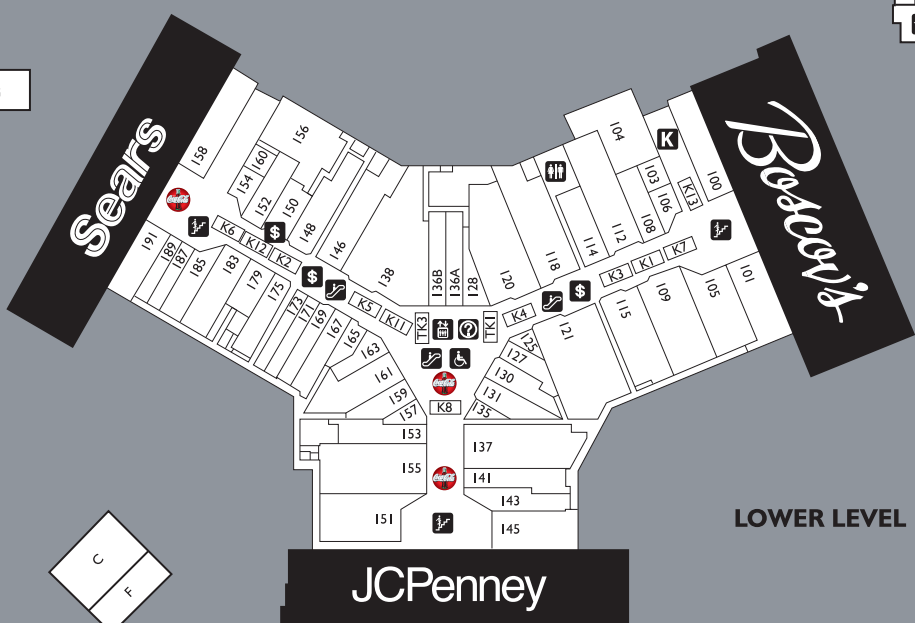

DIRECTIONS:

GRANITE RUN MALL

Located at the intersection of Route 1 and Route 352 in Media, Pennsylvania, Granite Run Mall is 20 miles from Philadelphia, and easily reached by I-476, I-95 and Route 202.

SO MUCH TO ENJOY

- Acme Markets
- Chick-fil-A
- Modell's Sporting Goods
- Ruby Tuesday
- Yankee Candle

1067 W. Baltimore Pike | Media, PA 19063
610-565-1654 | shopgraniterunmall.com
[facebook.com/GraniteRunMall](https://www.facebook.com/GraniteRunMall)
twitter.com/GraniteRunMall
[foursquare.com/GraniteRunMall](https://www.foursquare.com/GraniteRunMall)

DIRECTORY OF STORES

HOURS:
 Monday - Saturday 10am-9:30pm | Sunday 11am-6pm
 Please contact individual stores as hours may vary.
shopgraniterunmall.com

UPPER LEVEL

LOWER LEVEL

Legend

- \$ ATM
- Escalator
- Security Office
- ★ Cinema
- Guest Services
- Stairs
- ☑️ Coca-Cola Vending Machines
- K Kiddie Kruzzers
- Wheelchairs
- 🛗 Elevator
- M Mall Office
- 203A ERC
- ♿ Restrooms (Handicapped Accessible)